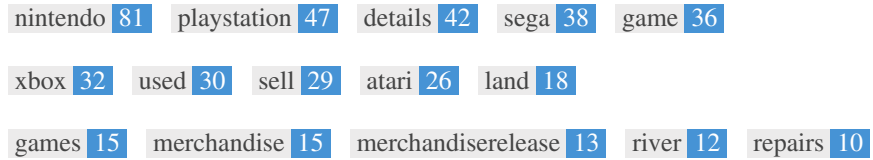

Keywords Cloud

This Keyword Cloud provides an insight into the frequency of keyword usage within the page.

It's important to carry out keyword research to get an understanding of the keywords that your audience is using. There are a number of keyword research tools available online to help you choose which keywords to target.

Keyword Consistency

Keywords	Freq	Title	Desc	<H>
nintendo	81	✗	✓	✓
playstation	47	✗	✗	✓
details	42	✗	✗	✗
sega	38	✗	✗	✗
game	36	✗	✓	✓
xbox	32	✗	✗	✓
used	30	✗	✓	✓
sell	29	✗	✗	✓
atari	26	✗	✓	✗
land	18	✓	✗	✓
games	15	✗	✓	✓
merchandise	15	✗	✗	✗
merchandiserelease	13	✗	✗	✗
river	12	✗	✗	✓
repairs	10	✗	✗	✓

This table highlights the importance of being consistent with your use of keywords.

To improve the chance of ranking well in search results for a specific keyword, make sure you include it in some or all of the following: page URL, page content, title tag, meta description, header tags, image alt attributes, internal link anchor text and backlink anchor text.